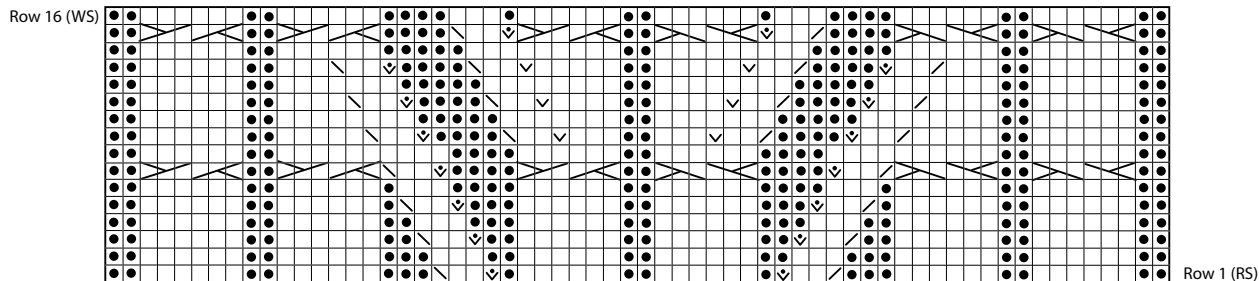

Road Trip Pattern Book Correction

Chart - Cabled Tee - Page 11

Symbols had been omitted from the chart in your book.

Please follow this chart. We apologize for the error.

Cable chart - 62 sts

□ = K on the RS, P on the WS

■ = P on the RS, K on the WS

▧ = Sl 3 sts to cn and hold in front, k3, k3 from cn.

▨ = Sl 3 sts to cn and hold in back, k3, k3 from cn.

▽ = m1

▽ = m1-p